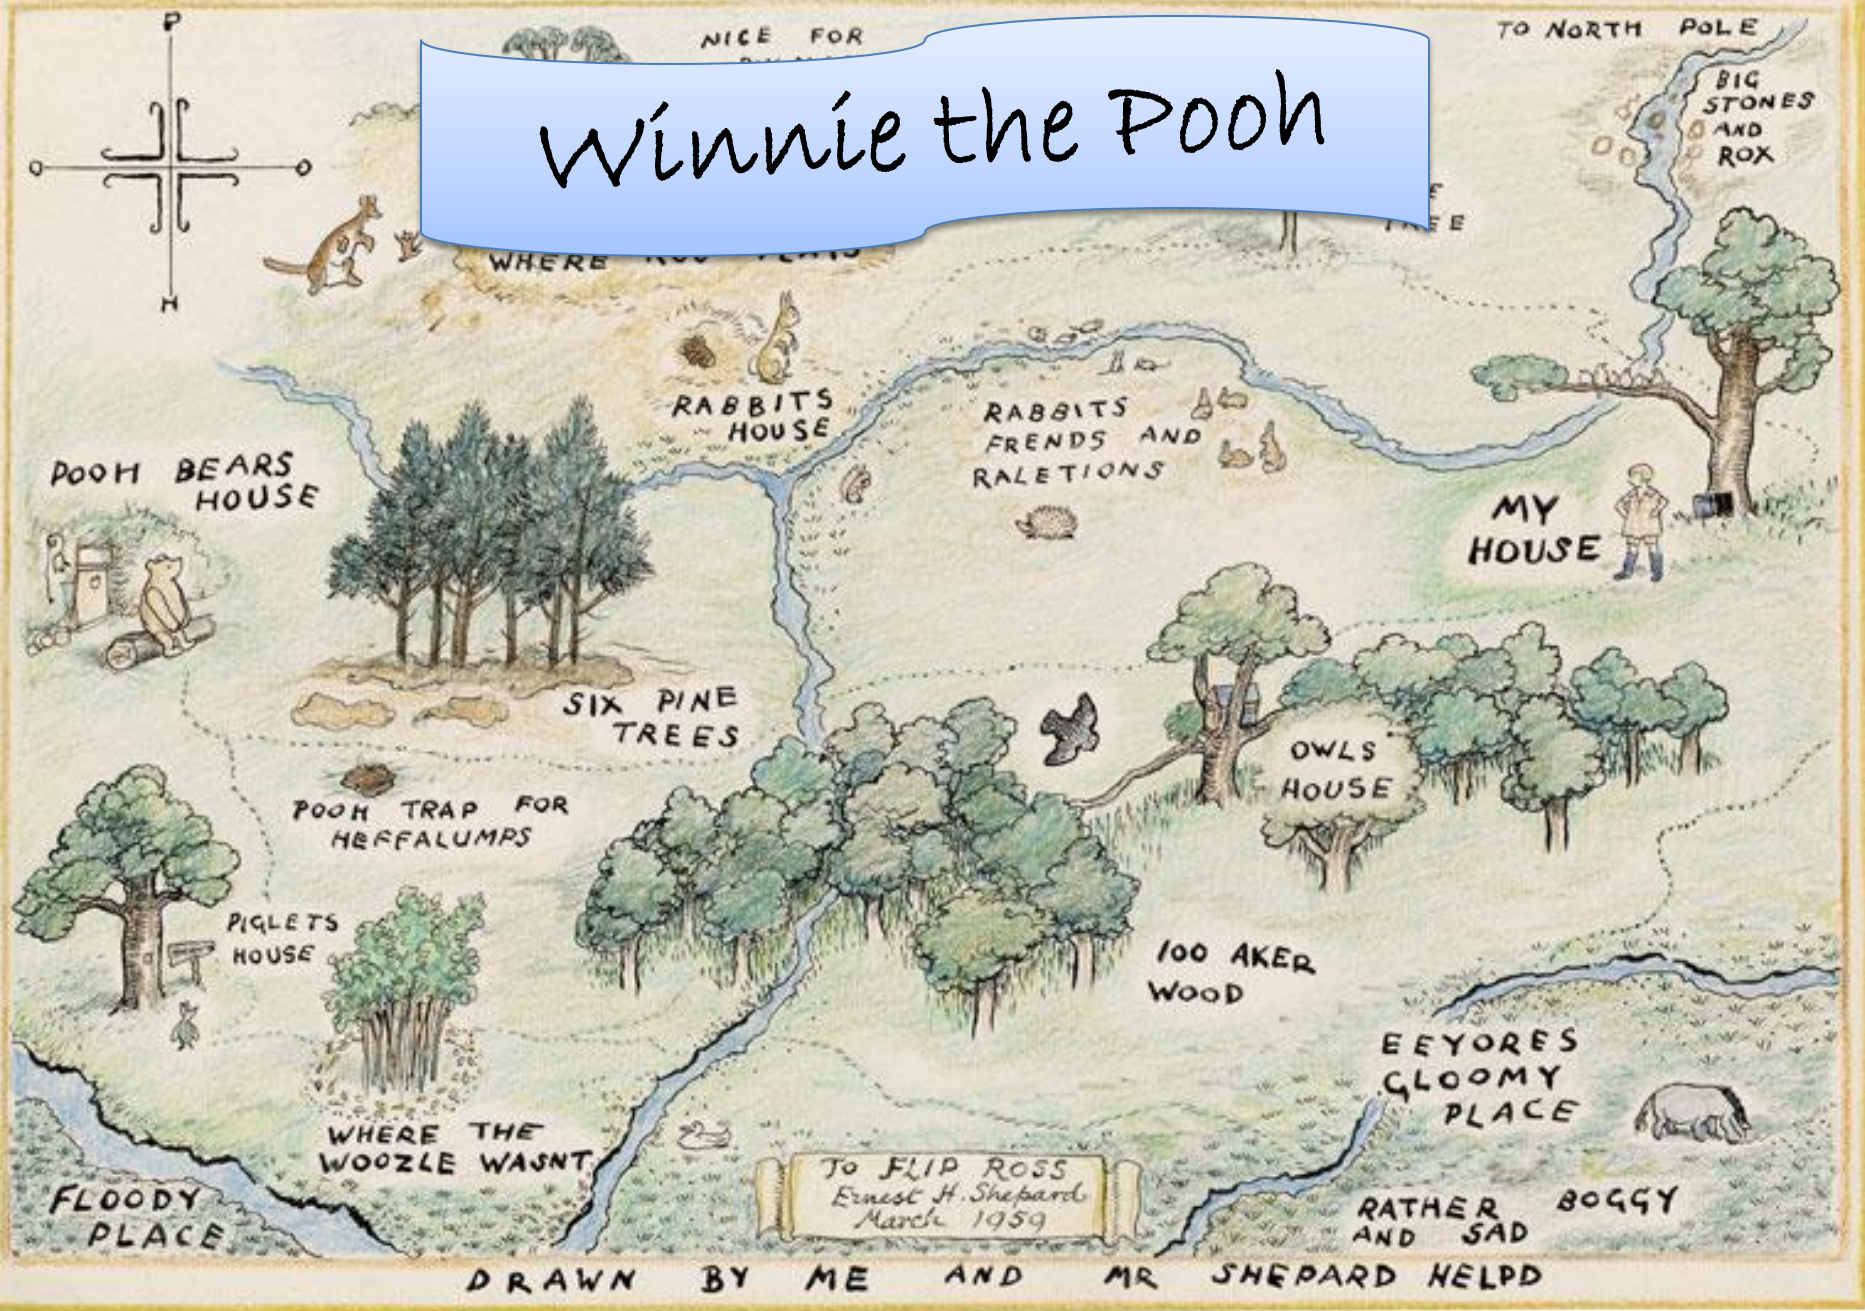

# Winnie the Pooh

NICE FOR

TO NORTH POLE

BIG STONES AND ROX

WHERE ROX FEELS

RABBITS HOUSE

RABBITS FRIENDS AND RALETIONS

MY HOUSE

POOH BEARS HOUSE

SIX PINE TREES

OWLS HOUSE

POOH TRAP FOR HEEFALUMPS

100 AKER WOOD

PIGLETS HOUSE

EYORES GLOOMY PLACE

WHERE THE WOZZLE WASNT

FLOODY PLACE

TO FLIP ROSS  
Ernest H. Shepard  
March 1959

RATHER BOGGY AND SAD

DRAWN BY ME AND MR SHEPARD HELPD