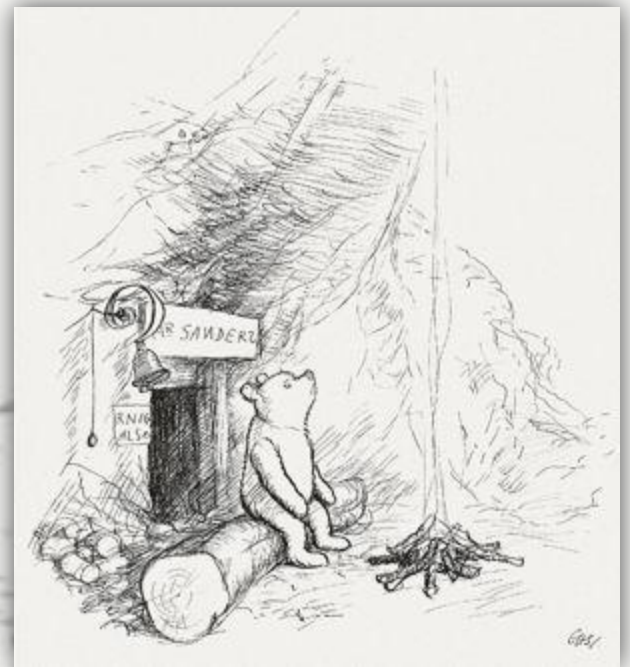

Inspirational Artwork