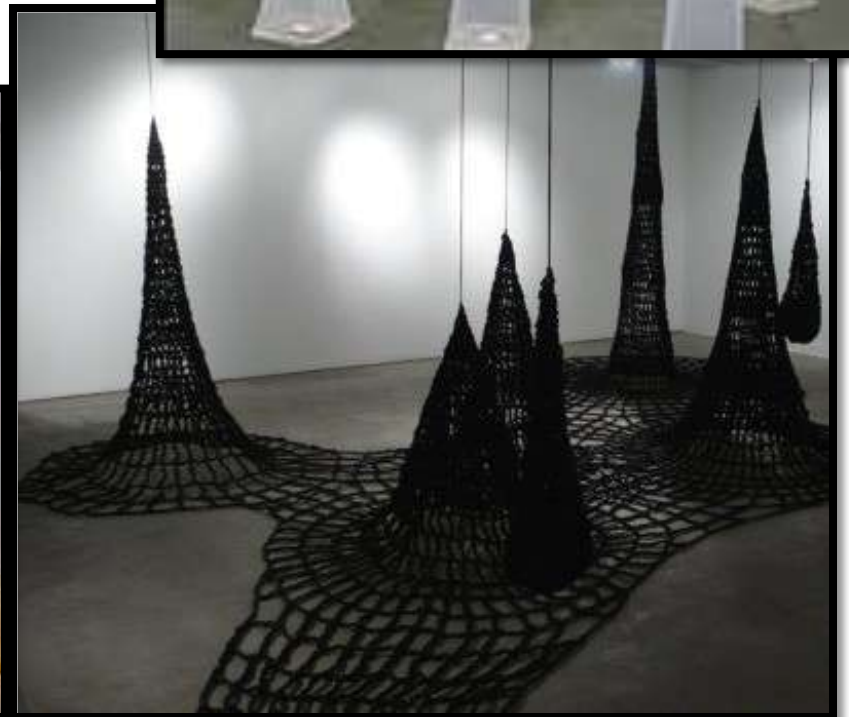

*Sleeping  
Beauty*

Abstracted  
Castles

Tree  
Inspiration

Installation  
Sculptures

Linear  
Application

Auroras &  
Dawn

Color  
Range &  
Backdrop

3D  
Models